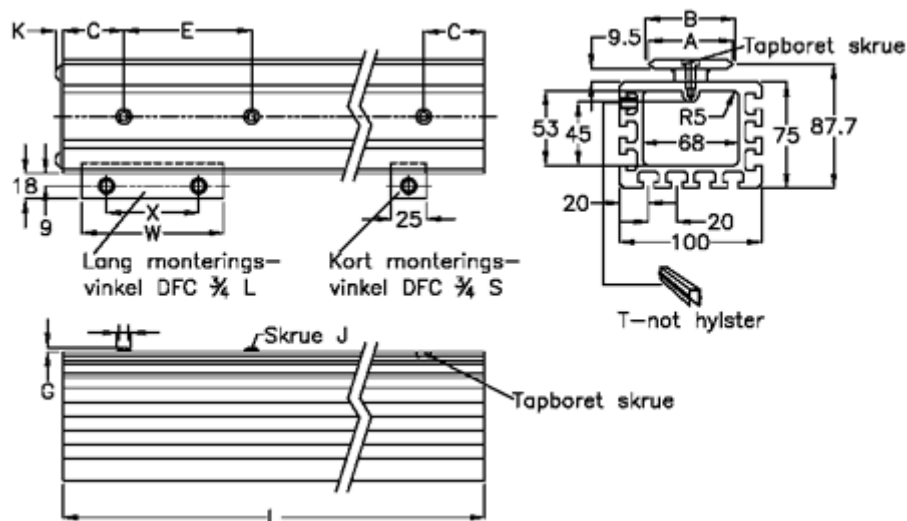

Article number: 057134946

Description: Hepco GV3 slide beam SB M 44 L4946 P3

Measures

A	= 44	K	= 5.5
B	= 45.58	L	= 4946
C	= 43	Long mounting angle	= DFC4S
E	= 90	Precision type	= P3
For bearing	= AU 44 34	Short mounting angle	= DFC4L
G	= 3.3	W	= 100
H	= 10.5	Weight kg/1000	= 10.0
J	= M6	x	= 65